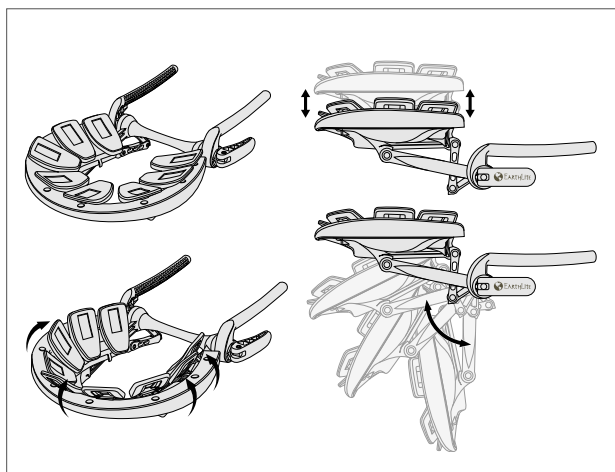

CARESS™ PLATFORM

The revolutionary Caress™ self-adjusting platform adds a new dimension of adjustability and comfort. Sinus pressure is reduced and pressure points eliminated. The days of "cradle face" are over! The dowels measure 8" on center to fit Earthlite tables. Soft-Petals™ flex and balance to suspend your client's face in a cradle of comfort. Simply stated, the Caress™ platform is the best platform on the market today.

Features:

- Eight patented suspension pads ("Soft-Petals") flex and balance independently to create a cushiony molded platform to perfectly cradle your client's head
- Single cam lever adjusts both height and angle, locks easily into place
- Reduces sinus pressure
- Eliminates Pressure points
- Fits 8" on center outlets

*Shown with Strata™ FacePillow

Adjustments of both angle and height for perfect positioning for clients for each type of treatment.

Self-adjusting petals flex and pivot to adapt to the unique shape of your client's face, providing ultimate client comfort

Folds compactly for convenient storage.